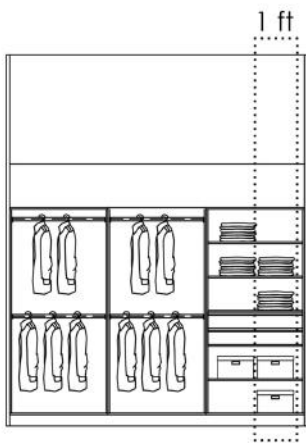

ADD ON (RM399 / ●)

KITCHEN

WARDROBE