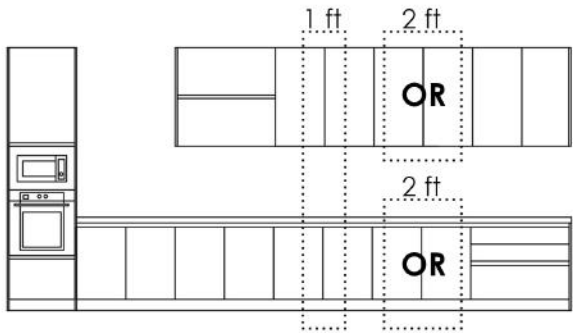

ADD ON (RM399 / ●)

KITCHEN