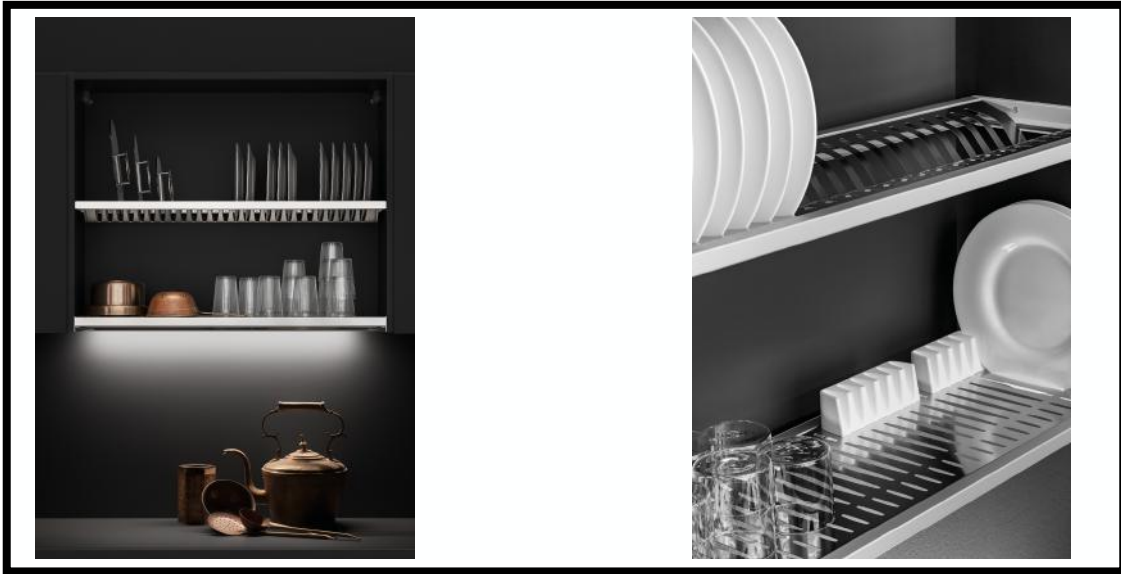

Basket & Accessories

Dish Rack

Dish Rack (detail)