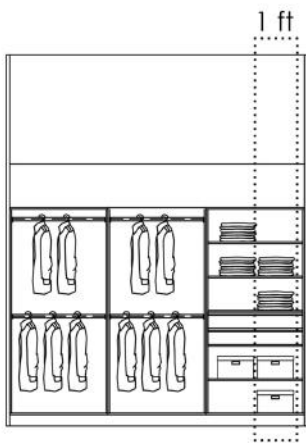

ADD ON (RM399 / ●)

KITCHEN

WARDROBE

ADD ON (RM399 / ●)

Lighting & Glass Door

LED Down Light  ●

Lighting (LED 5 m)  5 M ●

T5 Lighting  5 M ●